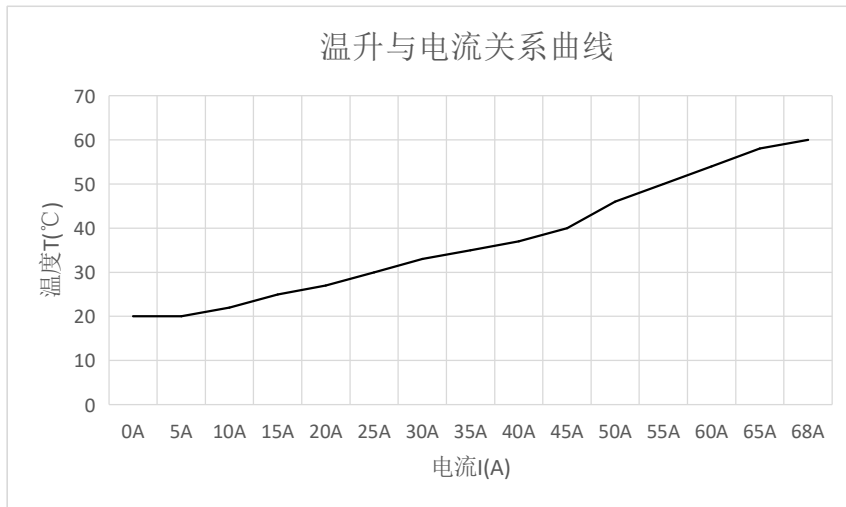

推荐焊板

Recommended welding plate

扁平线电感(环形)

Flexible flat cable Inductor (Ring)

温升与电流关系曲线

Temperature Rise vs. Current Curve

L-I曲线 (10kHz)

L-I characteristics