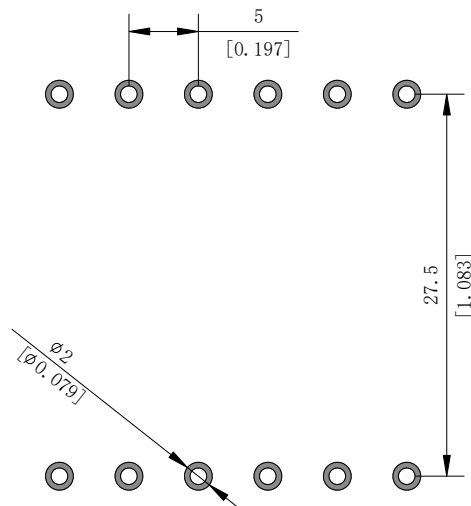

推荐焊盘

Recommended Land Pattern